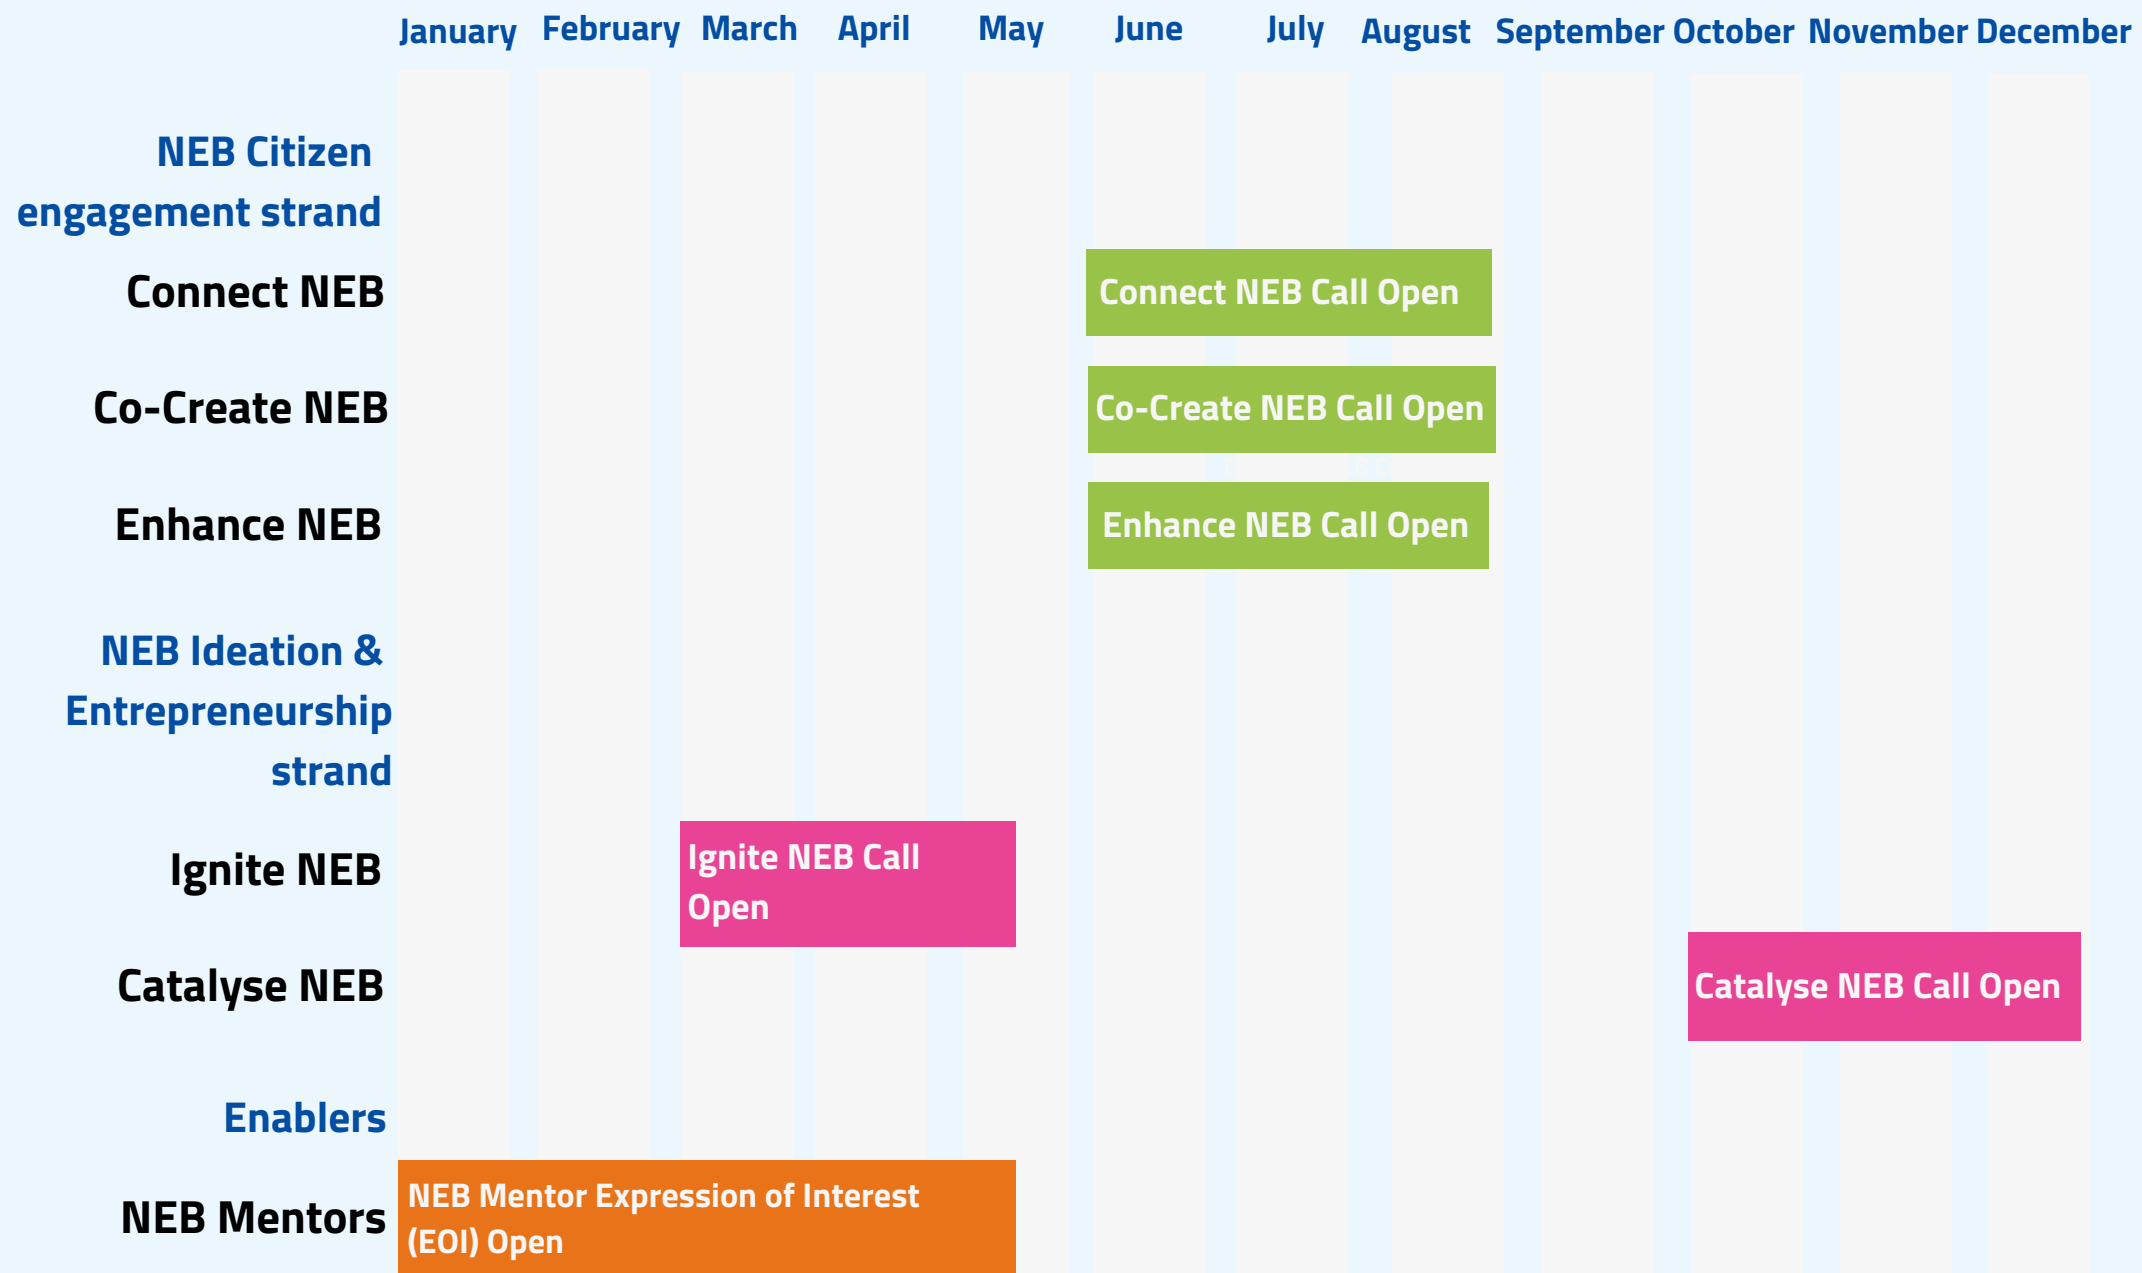

EIT Community New European Bauhaus 2026 Open Call Timeline

Plan ahead and find the right time to apply.

Dates are indicative and subject to change. For the most up to date timeline, please visit neb.eitcommunity.eu